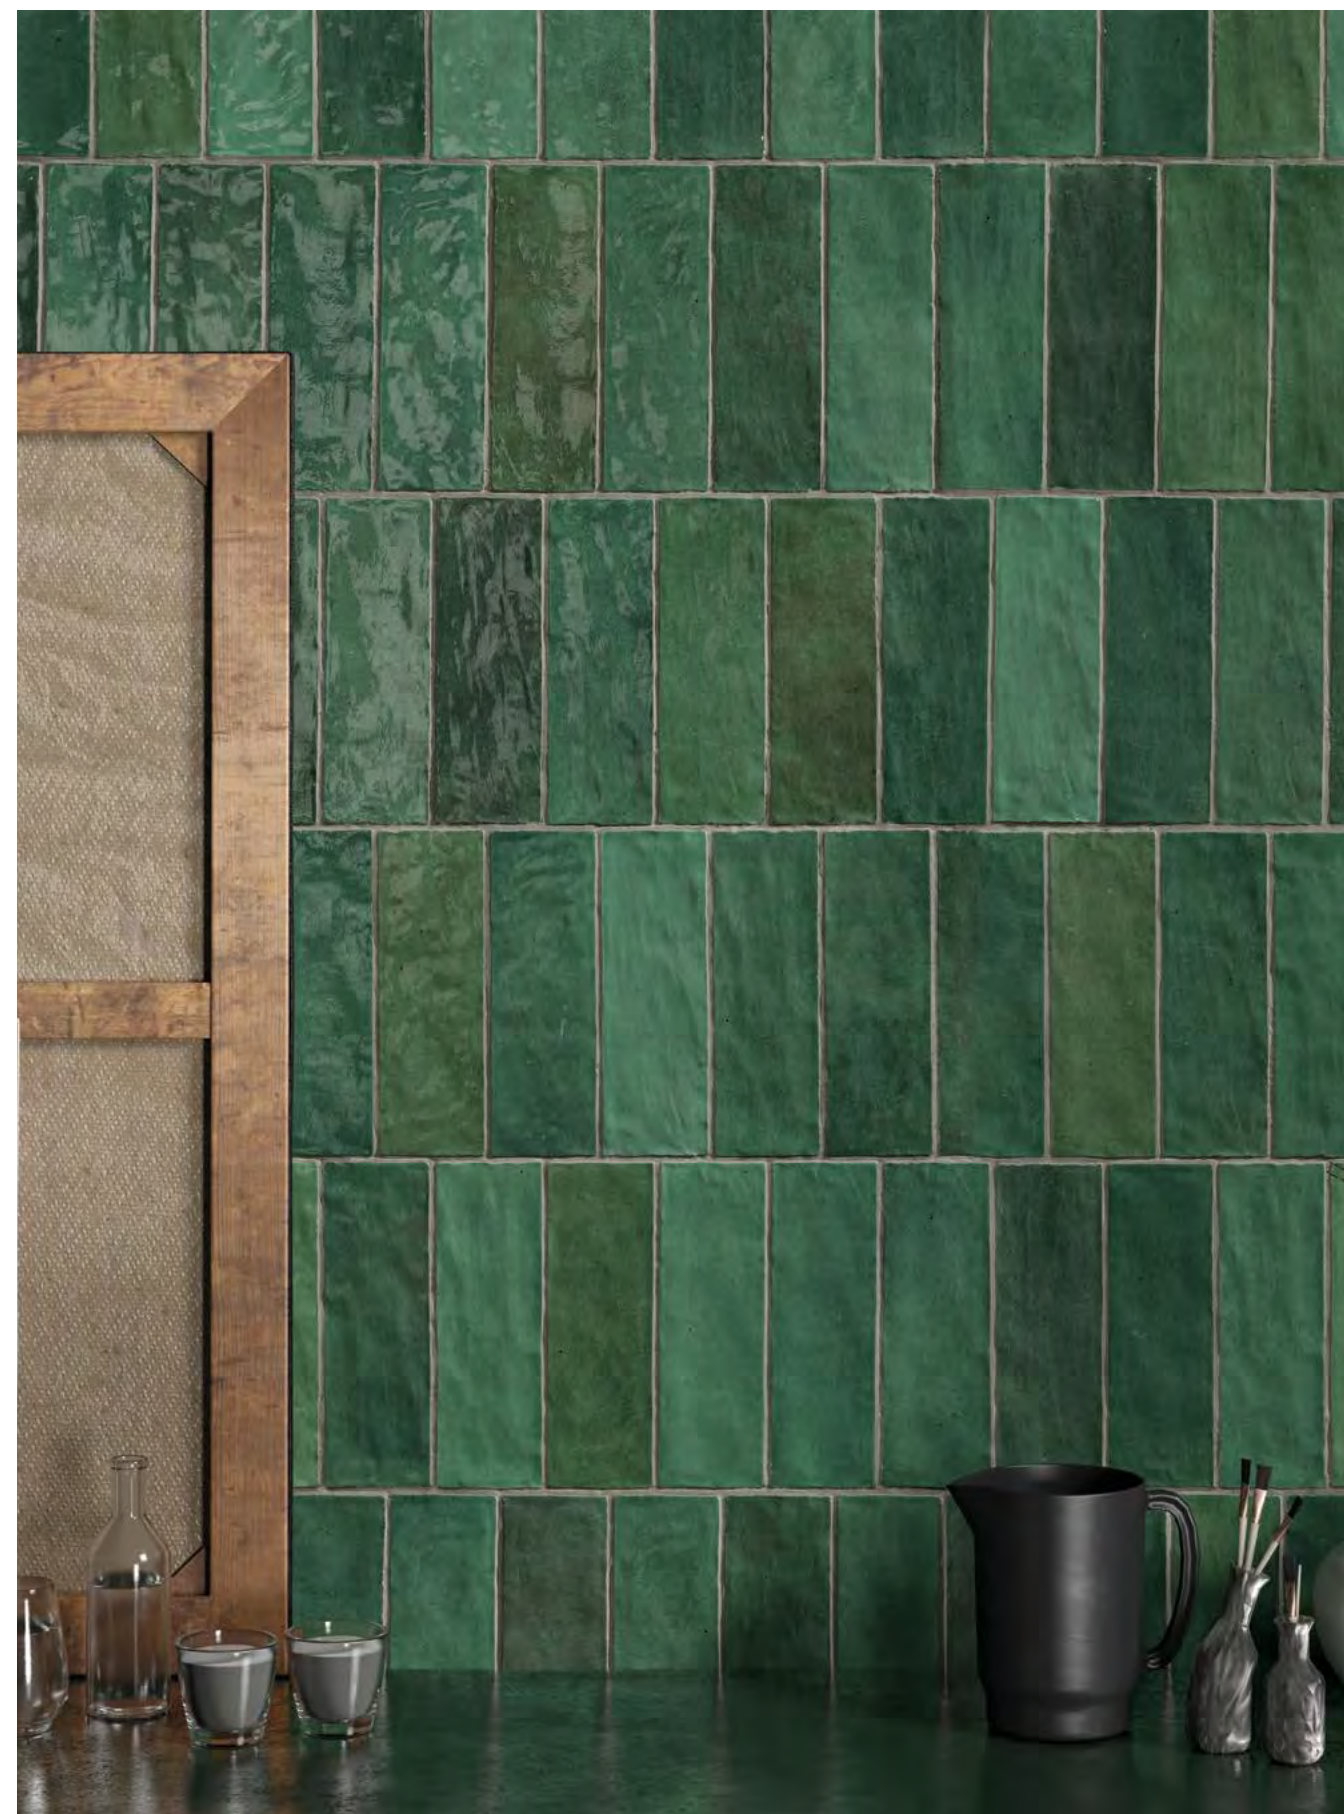

RIAD GREEN/6,5x20