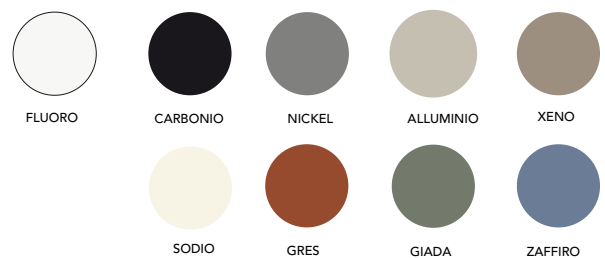

5x5 esagono