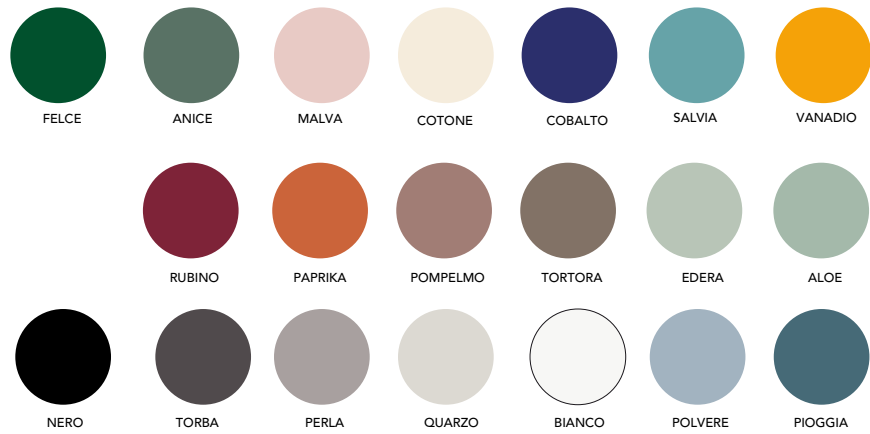

6x25

MATT

LUCIDI

FULL BODY

FULL BODY

butterfly 2,5x5

5x5 esagono

10x20