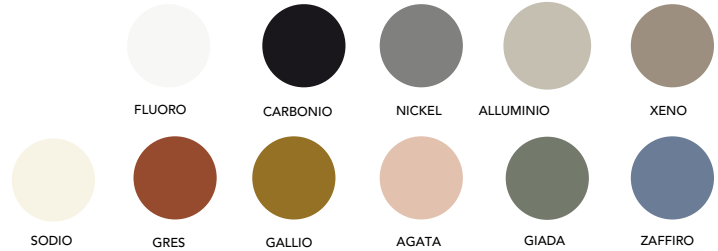

10x20

TALCO - FRAME

10x20

TALCO - WAVE

10x20

ARSENICO - SHELL

10x20

ARSENICO - SQUARE

10x20

TALCO - SHELL

10x20

TALCO - SQUARE

10x20

MATT

LUCIDI

MATT

LUCIDI

10x30
10x60
20x60

6x25

MATT

LUCIDI

FULL BODY

FULL BODY

butterfly 2,5x5