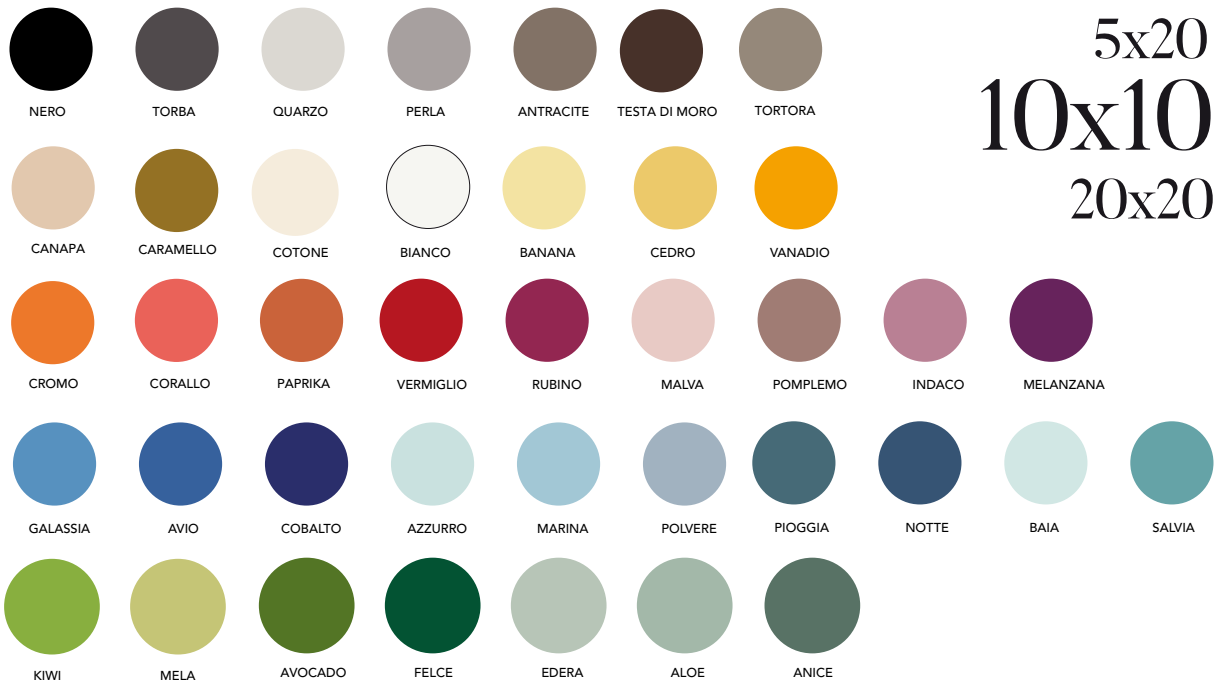

10x20

TALCO - FRAME

10x20

TALCO - WAVE

10x20

ARSENICO - SHELL

10x20

ARSENICO - SQUARE

10x20

TALCO - SHELL

10x20

TALCO - SQUARE

10x20

MATT

LUCIDI

MATT

LUCIDI

10x30
10x60
20x60

6x25

MATT

LUCIDI

FULL BODY

FULL BODY

butterfly 2,5x5