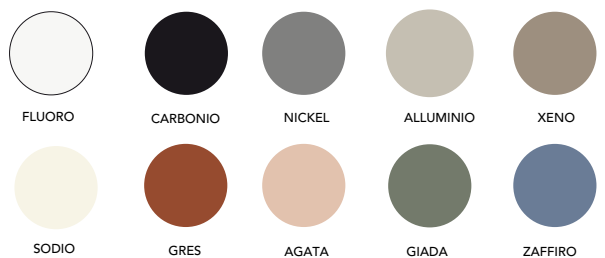

6x25

MATT

LUCIDI

FULL BODY

FULL BODY

butterfly 2,5x5

5x5 esagono

10x20